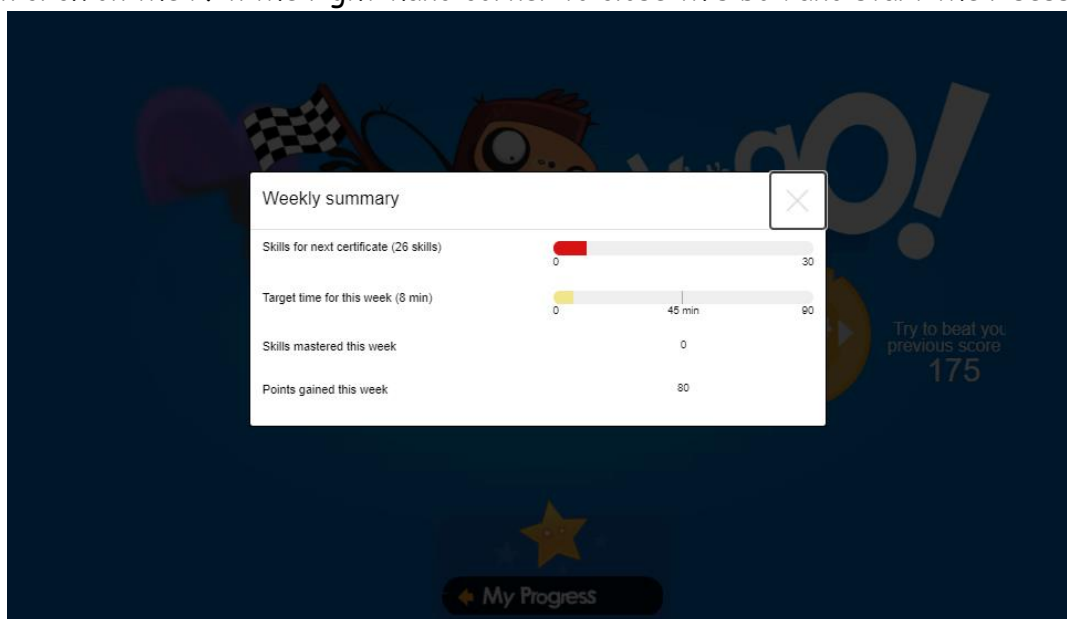

Apps no longer work - just access through Chrome browser.

*** YOUR CHILD'S LOGIN HAS NOT CHANGED***

If you browse 'rmeasimaths' you will see this new login:

The new login page features a clean, modern design. It includes a 'Username' field with an '@' symbol and a 'Siteid' field. Below these is a 'Password' field. A link for 'Forgot Username or Password or Siteid?' is provided. At the bottom, there is a 'Login' button, an 'Or login with' option, and an 'RM Unify' button. A 'Buy a licence' link is also present.

If you browse 'rmeasimaths login' you will see the old login format:

The old login page has a dark header with the 'RMeasimaths' logo. Below the header is a large orange 'Login' button. Underneath, there is a 'Username' field, a 'Password' field, and a 'Forgot Username, Password or Siteid?' link. A 'Login' button and a 'Buy a licence' link are at the bottom.

When your child logs in they will see a new weekly summary box (giving details of *Skills for next certificate*, *Target time for this week*, *Skills mastered this week*, *Points gained this week*). They can click on the X in the right-hand corner to close this box and start their session.