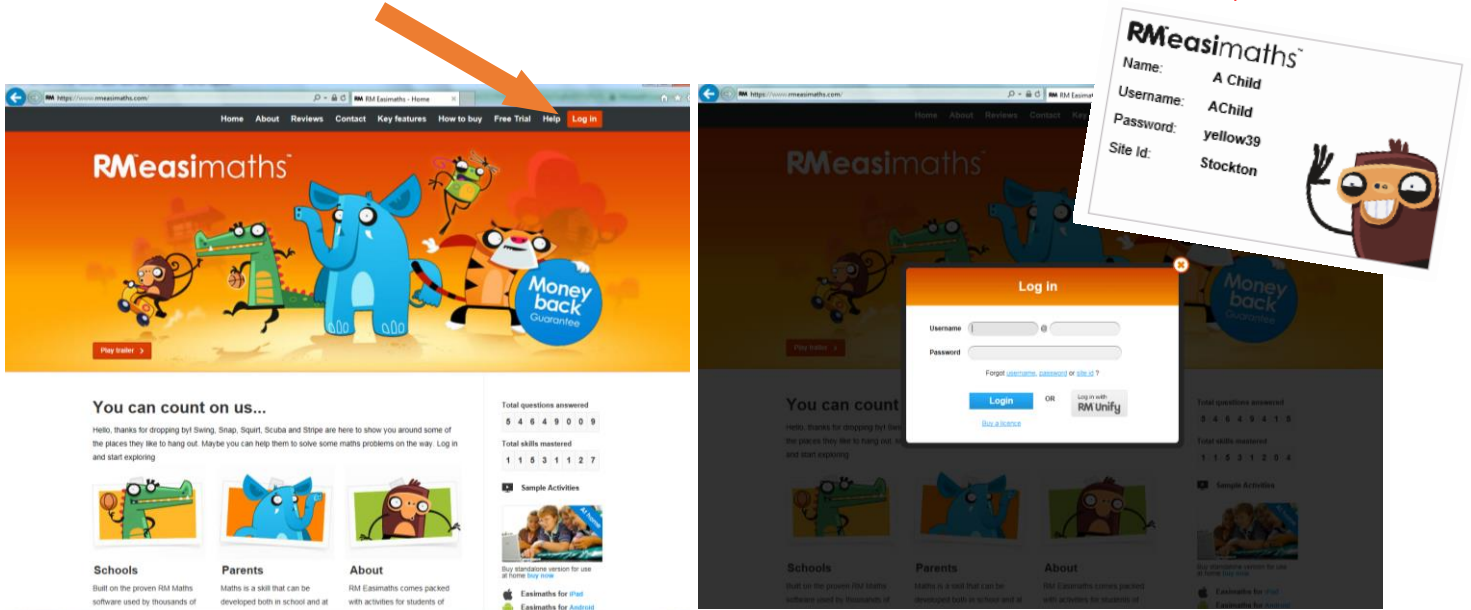

Accessing RM Easimaths is simple.

Go to: [www.rmeasimaths.com](http://www.rmeasimaths.com)

Remember usernames are case sensitive  
(use capital letters where there are  
capital letters).

Click on the Login button, then use the login details for your child.

They are then ready to go ... click start!

OR

If you are using a tablet, you can download an app from the Apple or Google Play app store for free.

RM Easimaths for iPad

RM Easimaths for Android